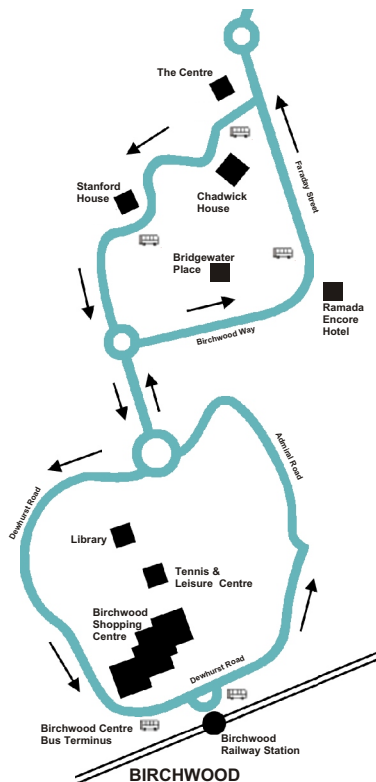

Shuttle Bus from Birchwood Park, Bridgewater Place to Birchwood Train Station at

Birchwood Park	07.36	07.56	08.16	08.36	08.56
Bridgewater Place					

Shuttle Bus from Birchwood Park, Chadwick House to Birchwood Train Station at

Birchwood Park	07.39	07.59	08.19	08.39	08.59
Chadwick House					

Lunchtime Service

Shuttle Bus from Birchwood Park, Bridgewater Place to Birchwood Shopping Centre at

Birchwood Park	12.02	12.17	12.37	12.57
Bridgewater Place				

Evening Service

Shuttle Bus from Birchwood Park, Bridgewater Place to Birchwood Train Station at

Birchwood Park	16.17	16.37	16.57	17.17	17.37	17.51	18.17
Bridgewater Place							

Shuttle Bus from Birchwood Park, Chadwick House to Birchwood Train Station at

Birchwood Park	16.21	16.41	17.01	17.21	17.41	18.01	18.21
Chadwick House							

Shuttle Bus from Birchwood Train Station to Birchwood Park at

Birchwood Station	16.28	16.48	17.08	17.28	17.48	18.08
-------------------	-------	-------	-------	-------	-------	-------